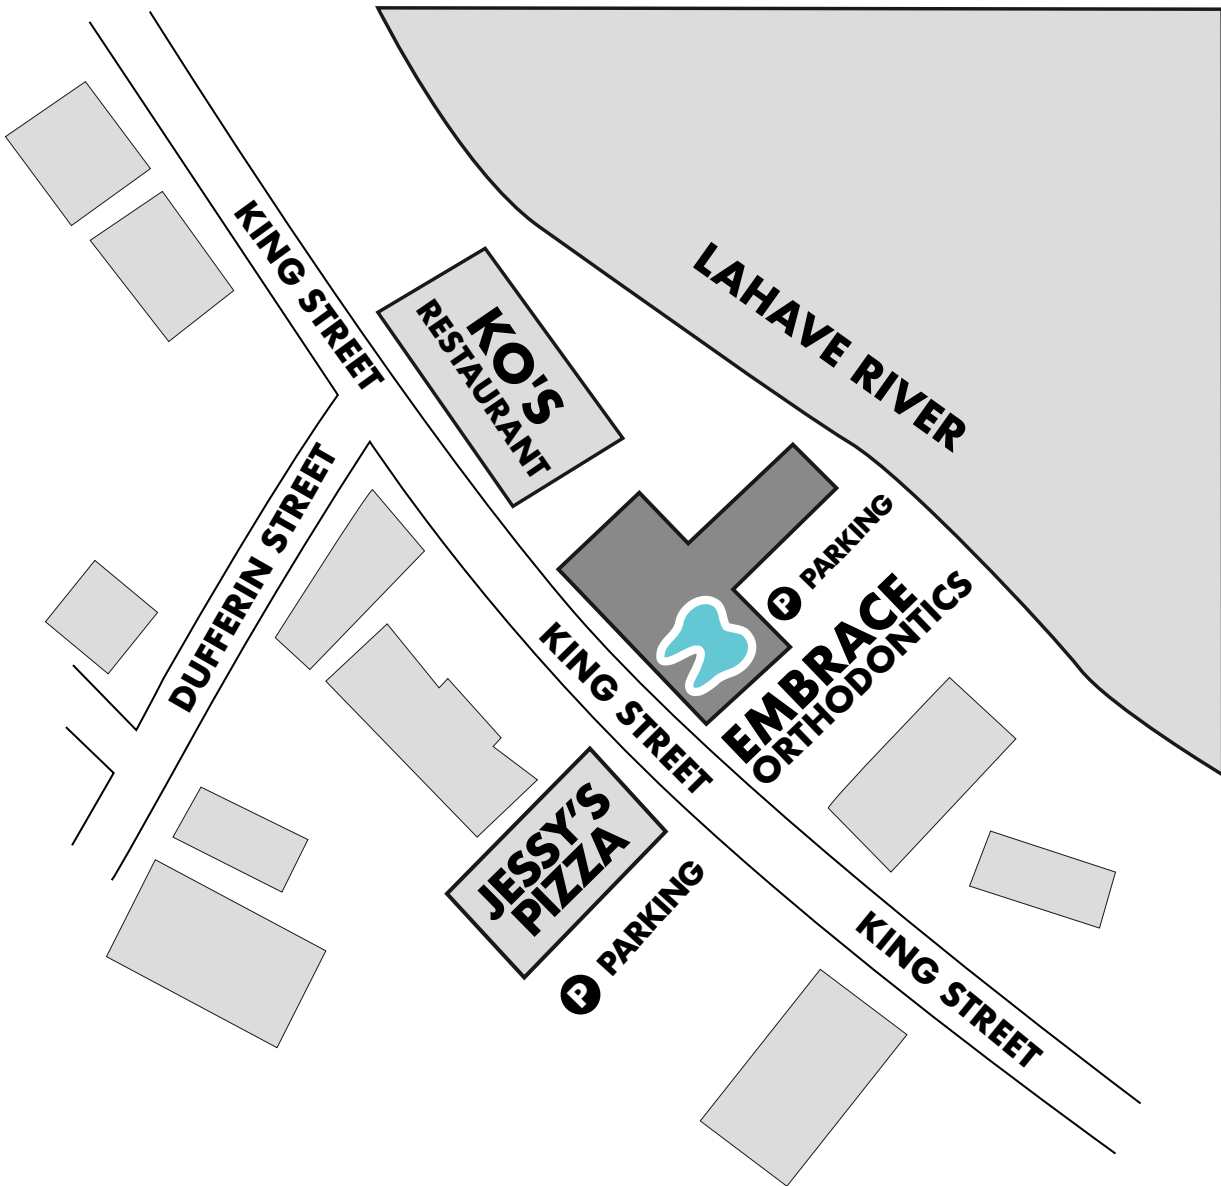

# embrace ORTHODONTICS

Dr. Catherine McLeod  
[embracelifesmiling.com](http://embracelifesmiling.com)

**EMBRACE ORTHODONTICS**  
402A King St. Bridgewater, NS  
Parking is located beside Jessy's Pizza.  
We are located above Munro Insurance.  
Please use side entrance.